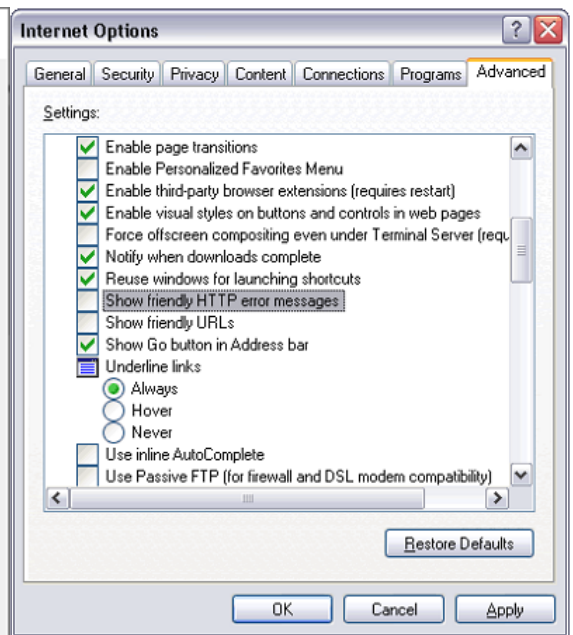

How can I turn off the friendly error message in my browser?

IE HTTP (Friendly Error Message)

Turn off Friendly HTTP Error Messages in IE(Internet Explorer)

Custom HTTP error page is not displayed in Internet Explorer

[JSP] IE 가

, Internet, Explorer, HTTP, , ,

From: <http://125.132.25.164/dokuwiki/> - 2023.12

Permanent link: <http://125.132.25.164/dokuwiki/doku.php?id=wiki:miscellaneous:ie_http_%EC%98%A4%EB%A5%98_%EB%A9%94%EC%8B%9C%EC%A7%80&rev=1585109554>

Last update: 2022/03/10 19:52