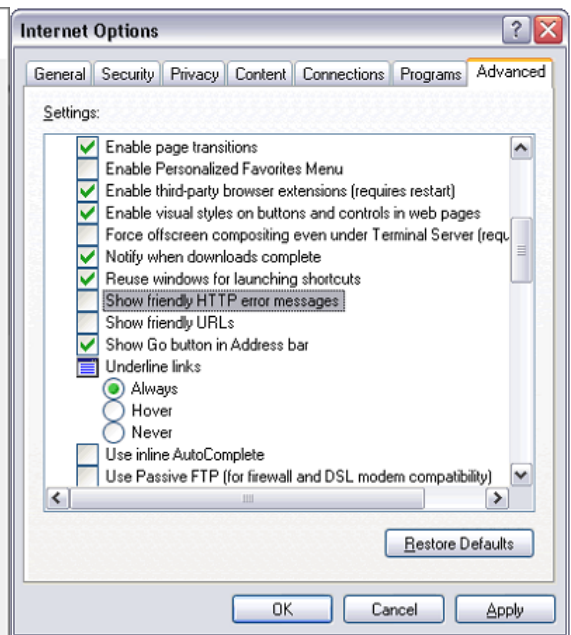

How can I turn off the friendly error message in my browser?

IE HTTP (Friendly Error Message)

Turn off Friendly HTTP Error Messages in IE(Internet Explorer)

Custom HTTP error page is not displayed in Internet Explorer

[JSP] IE 가

, Internet, Explorer, HTTP, , ,

From: <http://125.132.25.164/dokuwiki/>

- 2023.12

Permanent link: <http://125.132.25.164/dokuwiki/doku.php?id=wiki:miscellaneous:ie_http_%EC%98%A4%EB%A5%98_%EB%A9%94%EC%8B%9C%EC%A7%80&rev=1584605477>

Last update: 2022/03/10 19:52