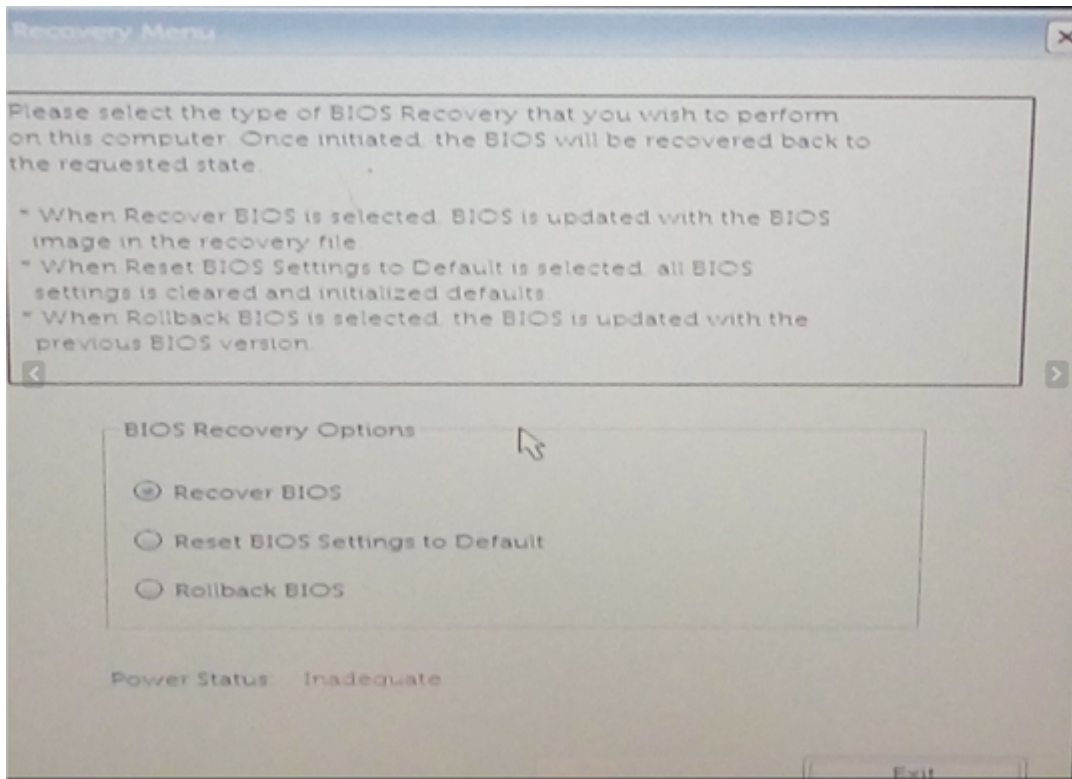

Microsoft Windows

'Windows

(BitLocker)'가

- **: Microsoft Windows**

Ref

[Dell](#) [Windows](#) [/BitLocker](#)

, [Dell, G5](#)

From: <http://125.132.25.164/dokuwiki/> -

. - 2023.12

Permanent link: <http://125.132.25.164/dokuwiki/doku.php?id=wiki:miscellaneous:dell_g5_5590&rev=1591147781>

Last update: **2022/03/10 19:52**