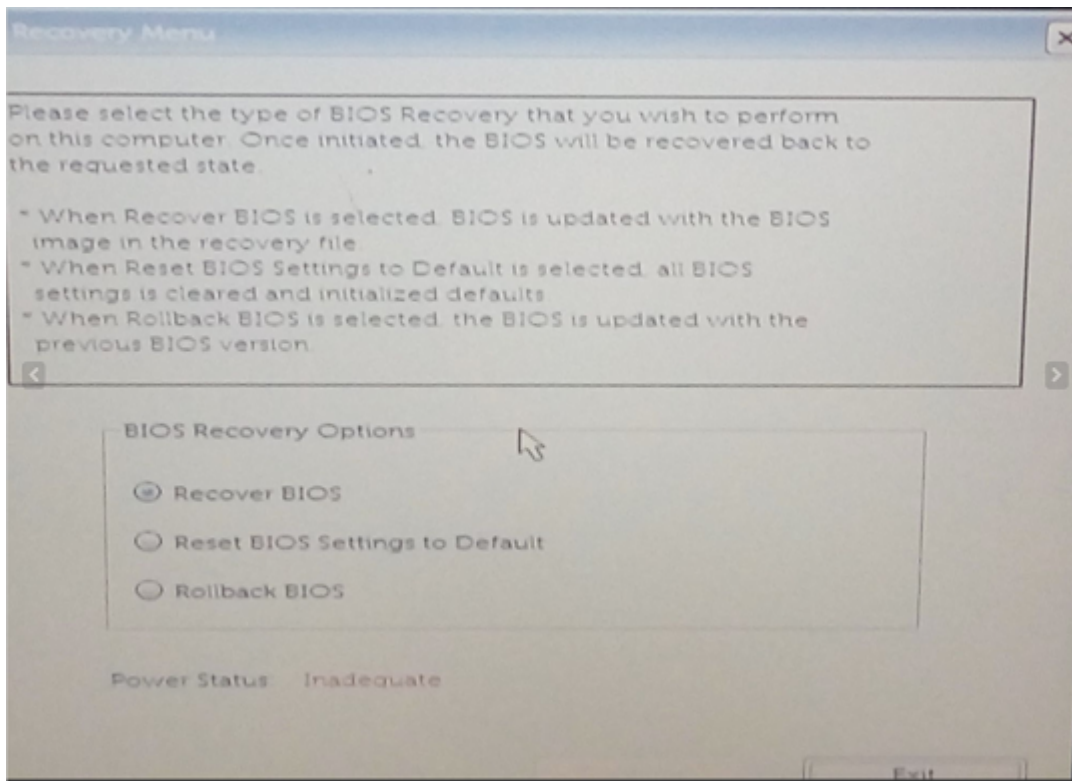

- **: MicroSoft Windows**

Ref

[Dell](#) [Windows](#) [/BitLocker](#)

, [Dell, G5](#)

From: <http://125.132.25.164/dokuwiki/> -

. - 2023.12

Permanent link: <http://125.132.25.164/dokuwiki/doku.php?id=wiki:miscellaneous:dell_g5_5590&rev=1583289135>

Last update: **2022/03/10 19:52**