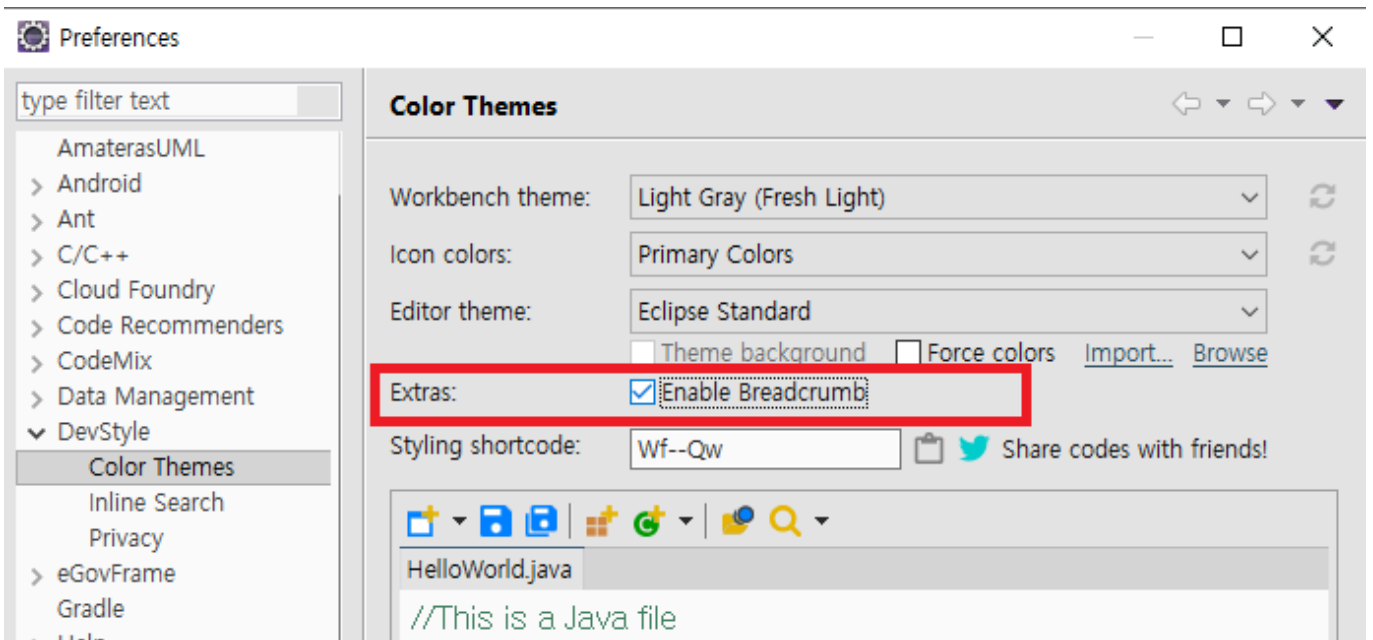

2. **Darkest Dark Theme with DevStyle**
  Window>Preferences