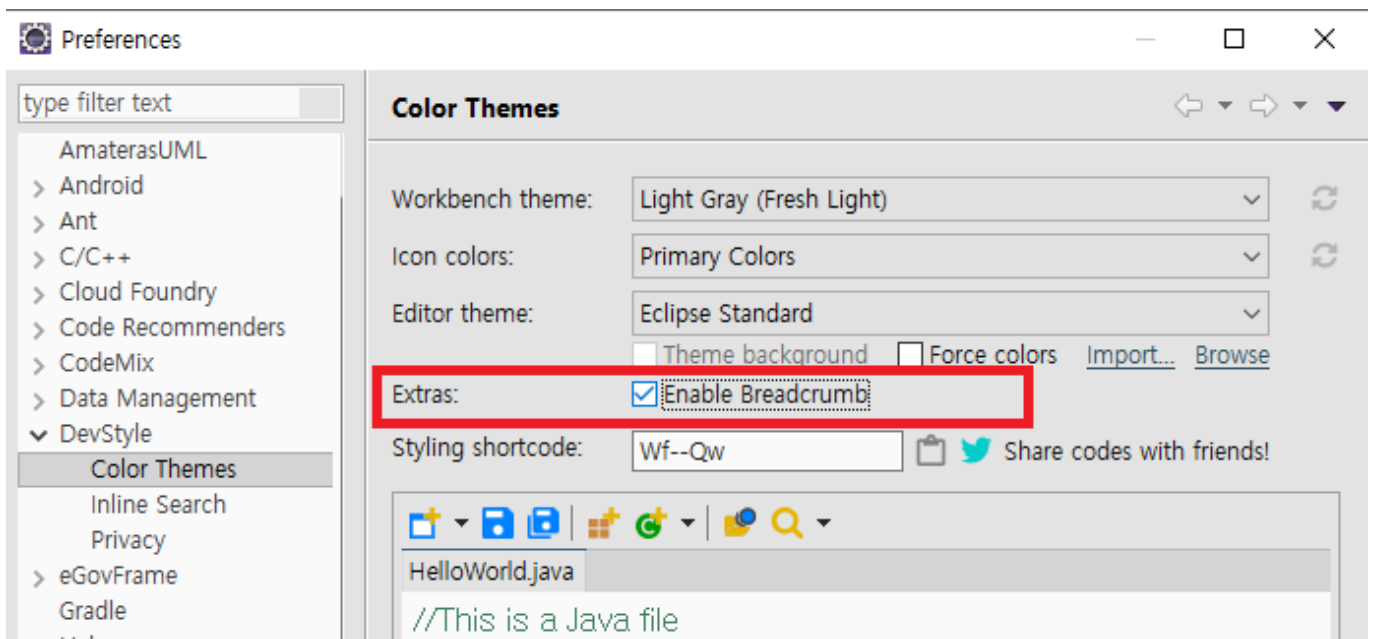

2. **Darkest Dark Theme with DevStyle**
  Window>Preferences