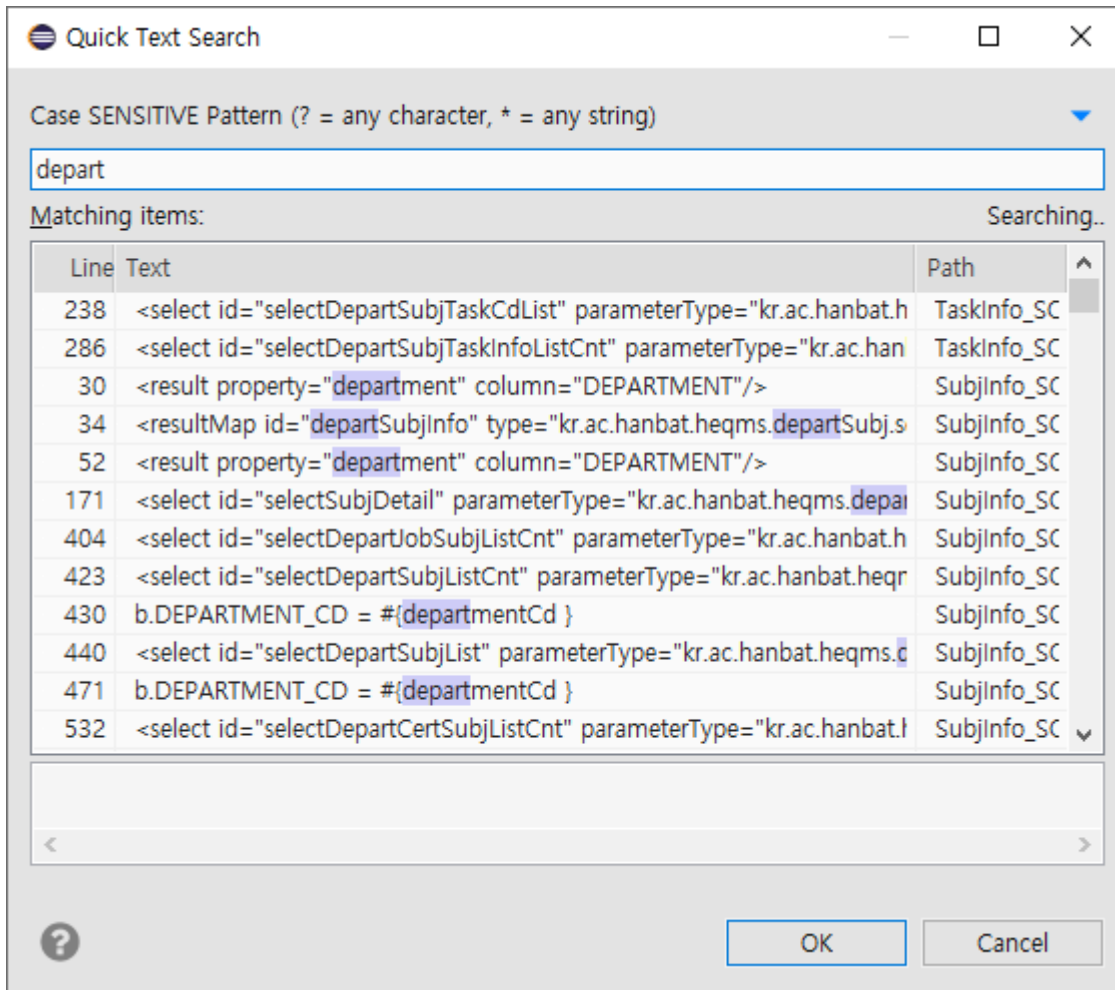

1. , Help > Eclipse Marketplace

2. 'find' 'quick search'

3. Ctrl + Shift + L Quick Text Search

Quick Text Search 가

4. Quick Search Ctrl + Shift + L , Eclipse
 (Show Key Assist)'

5. Window > Preferences > Keys
 —'type filter text' 'Show Key Assist'
 —'Binding' 'Ctrl + Alt + Shift + L' , Apply and Close