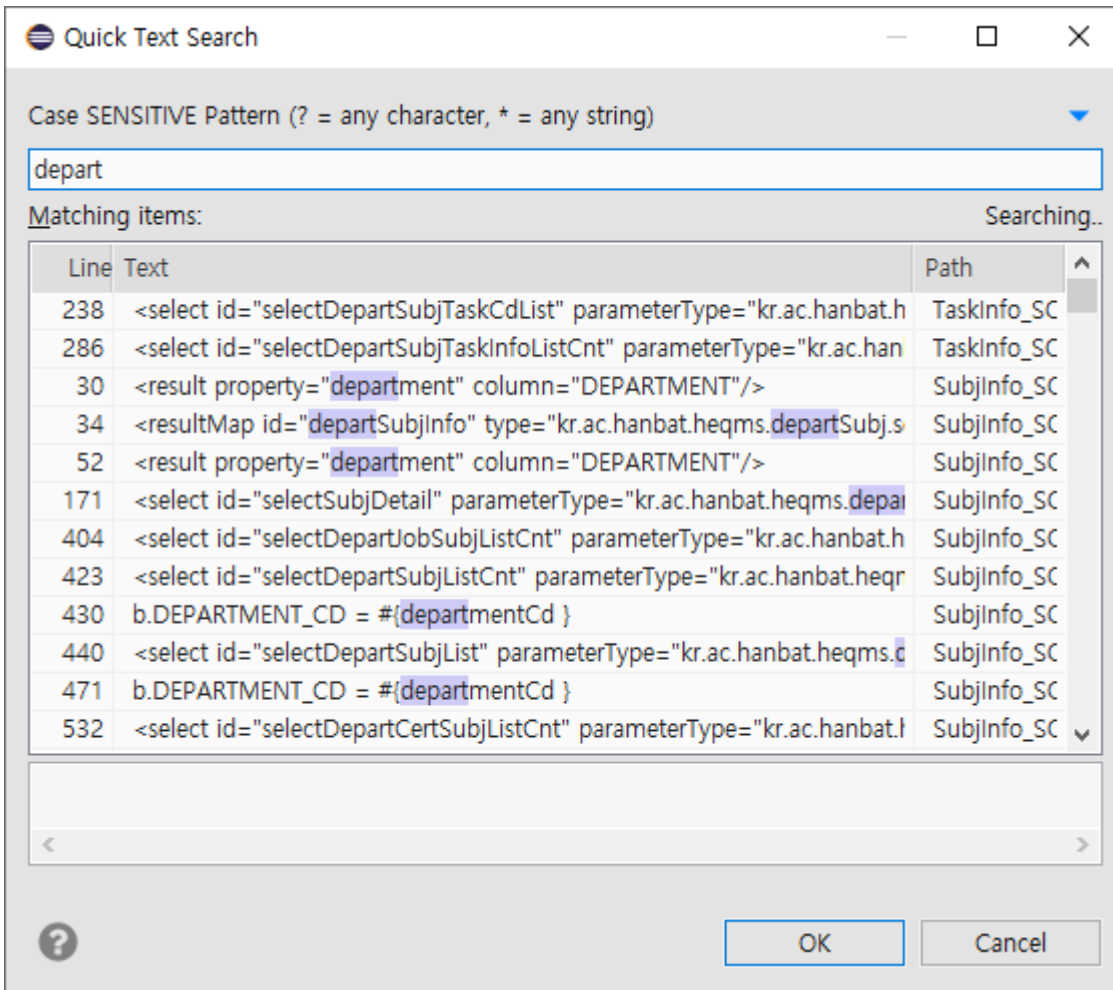

2. 'find' 'quick search'

3. Ctrl + Shift + L Quick Text Search

Quick Text Search 가

4. Quick Search Ctrl + Shift + L , Eclipse
 (Show Key Assist)'

5. Window > Preferences > Keys
 —'type filter text' 'Show Key Assist'
 —'Binding' 'Ctrl + Alt + Shift + L' , Apply and Close