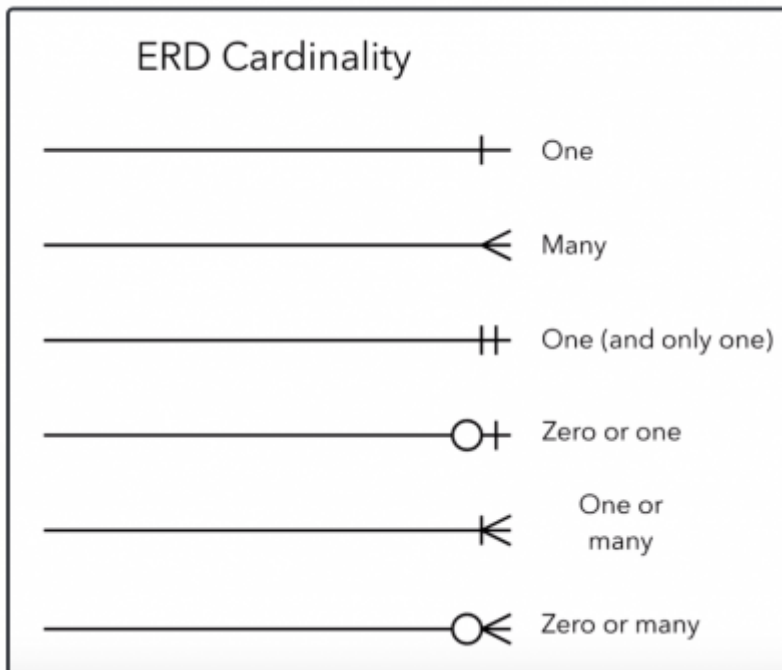

ERD

- description : ERD
- author :
- email : jhgong@repia.com
- lastupdate : 2020-09-18, 2022-08-11

Intro

Case Study

Term

ERD (Entity Relationship Diagram) :
 'Entity ' 'Relationship '

(cardinality) :
 [•] () ,

Cardinalities represent the relationships between databases, or entities. Each line connection contains different symbols to reflect the type of relationship between the entities.

: [Entity Relationship Diagrams](#)